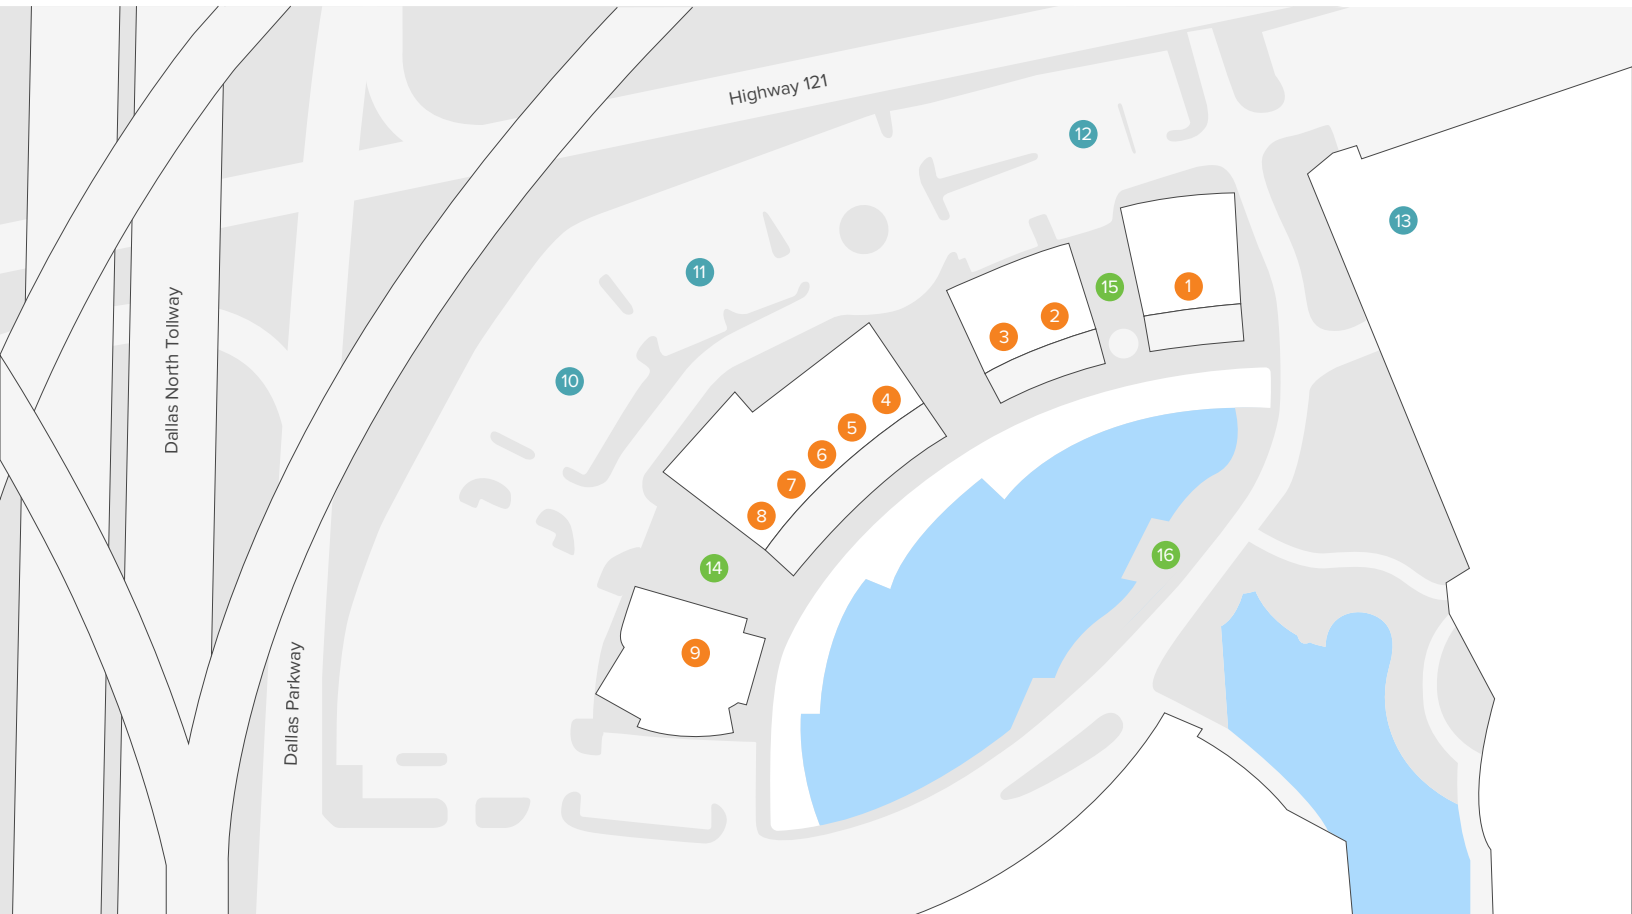

EXPLORE THE BOARDWALK

RESTAURANTS

1. New Concept Coming Soon
2. Chip's Old Fashioned Hamburgers
3. Suburban Yacht Club
4. New Concept Coming Soon
5. New Concept Coming Soon
6. Biscuit Bar
7. New Concept Coming Soon
8. Union Bear
9. Blue Mesa

PARKING

- 10, 11, 12. Uncovered Parking
13. Granite Park 3 Garage

ART & ENTERTAINMENT

14. Mural & Outdoor Games
15. Kid Zone
16. Pavillion

ADDRESS

5880 State Highway 121
Plano, Texas 75024