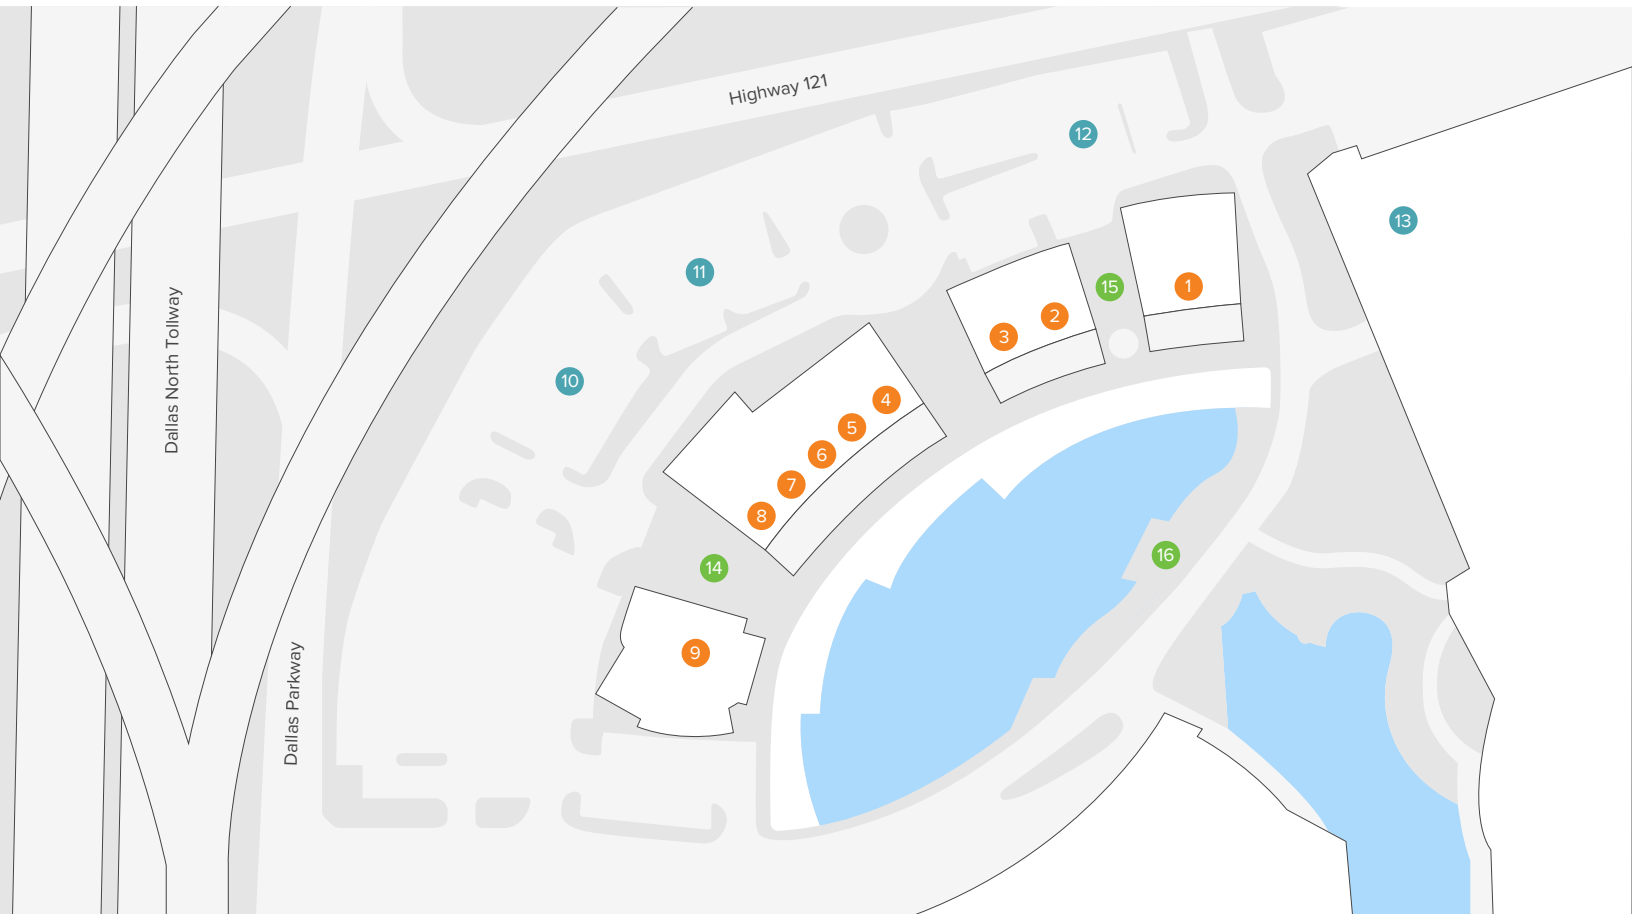

EXPLORE THE BOARDWALK

RESTAURANTS

1. New Concept Coming Soon
2. Chip's Old Fashioned Hamburgers
3. Suburban Yacht Club
4. Fork & Fire
5. New Concept Coming Soon
6. Biscuit Bar
7. Golden Boy Coffee & Wine Bar
8. Union Bear
9. Blue Mesa

PARKING

- 10, 11, 12. Uncovered Parking
13. Granite Park 3 Garage

ART & ENTERTAINMENT

14. Mural & Outdoor Games
15. Kid Zone
16. Pavillion

ADDRESS

5880 State Highway 121
Plano, Texas 75024