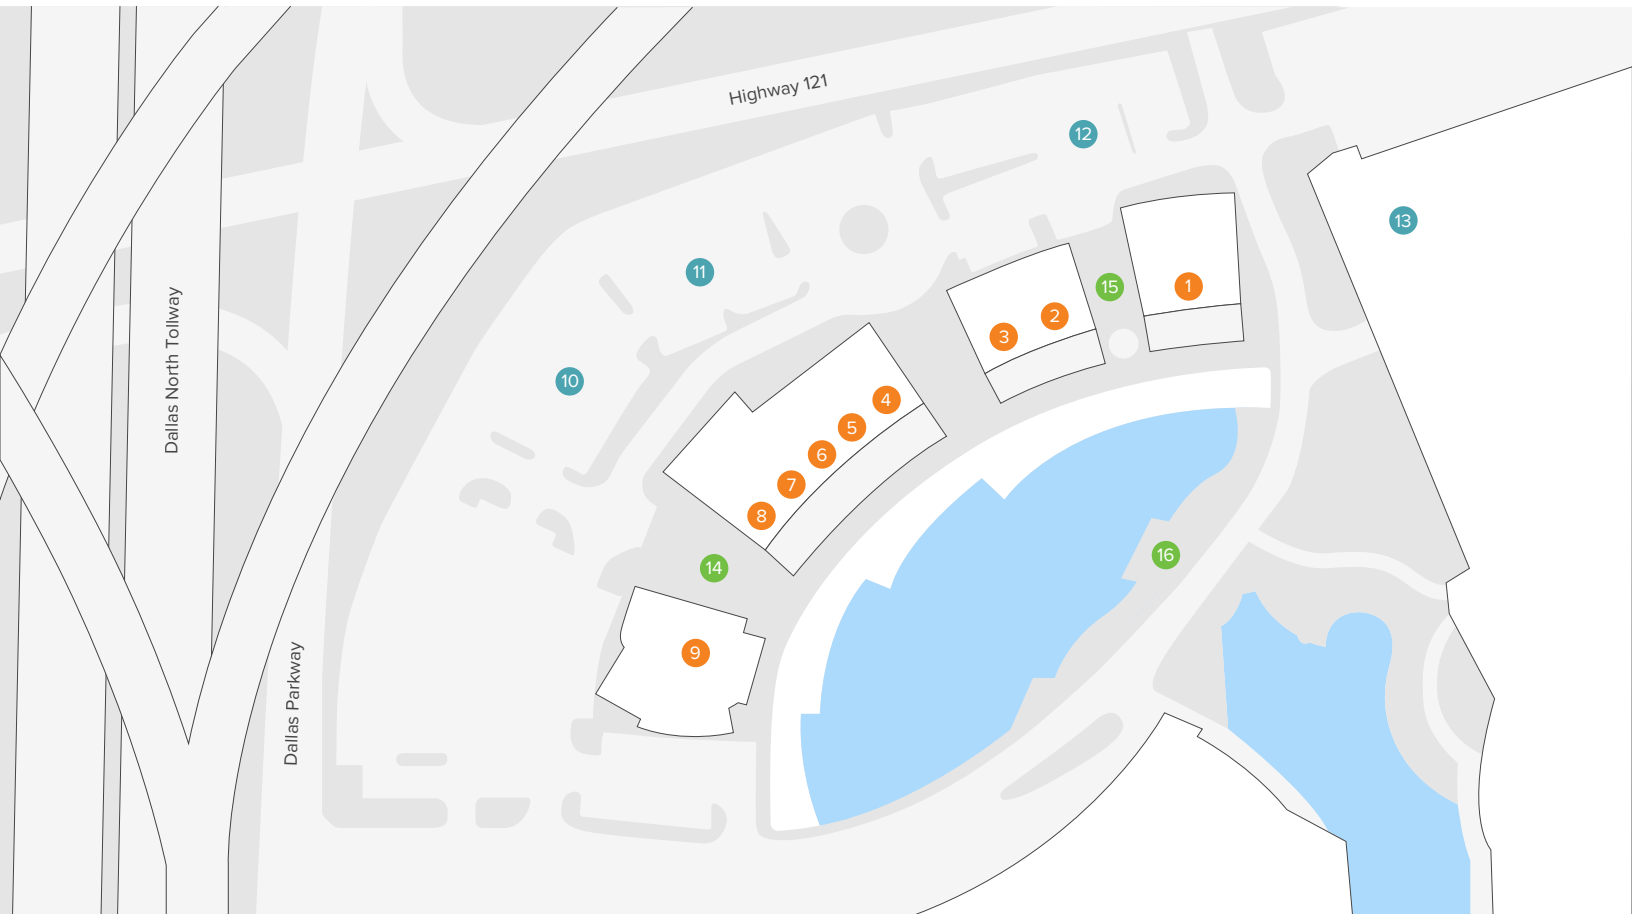

EXPLORE THE BOARDWALK

RESTAURANTS

1. Edith's French Bistro
2. Chip's Old Fashioned Hamburgers
3. Suburban Yacht Club
4. Fork & Fire
5. Good Union BBQ
6. Biscuit Bar
7. Pearl Cup Sip
8. Union Bear
9. Blue Mesa

PARKING

- 10, 11, 12. Uncovered Parking
13. Granite Park 3 Garage

ART & ENTERTAINMENT

14. Mural & Outdoor Games
15. Kid Zone
16. Pavillion

ADDRESS

5880 State Highway 121
Plano, Texas 75024