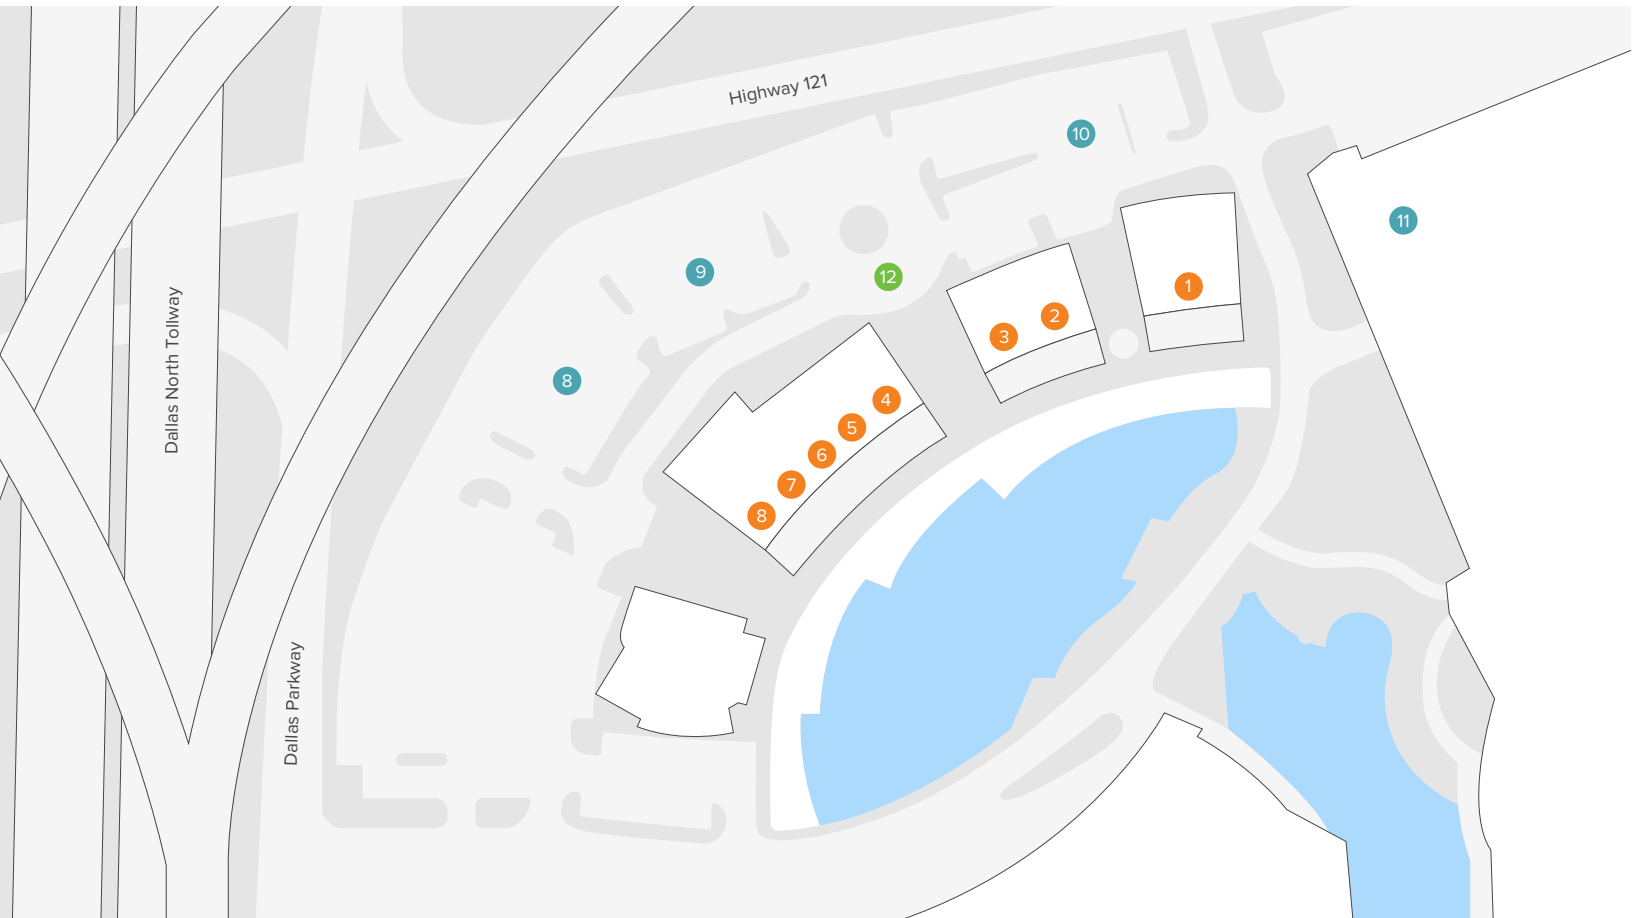

Map & Directory

EXPLORE THE BOARDWALK

RESTAURANTS

1. Edith's French Bistro
2. Chip's Old Fashioned Hamburgers
3. Coming Soon
4. Fork & Fire
5. Good Union BBQ
6. Biscuit Bar
7. Pearl Cup Sip
8. Union Bear

PARKING

8. Uncovered Parking
9. Uncovered Parking
10. Uncovered Parking
11. Granite Park 3 Garage Parking

VALET

12. Complimentary Valet

ADDRESS

5880 State Highway 121
Plano, Texas 75024